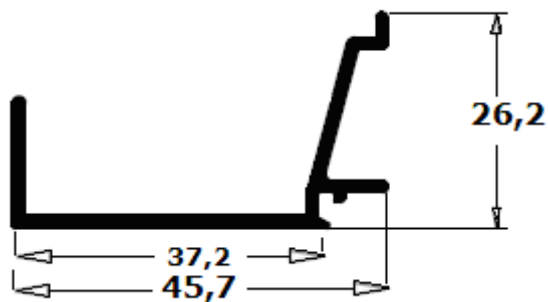

# GUIAS

norperfil

- RT9432** GUIA COMPACTO RPT 93mm
- RT9433** GUIA COMPACTO RPT 97mm
- RT9434** GUIA COMPACTO RPT 102mm

**74993** GUIA PERSIANA DE 40mm

**74998** GUIA PERSIANA DE 22mm

**74994** TAPA GUIA INTERIOR