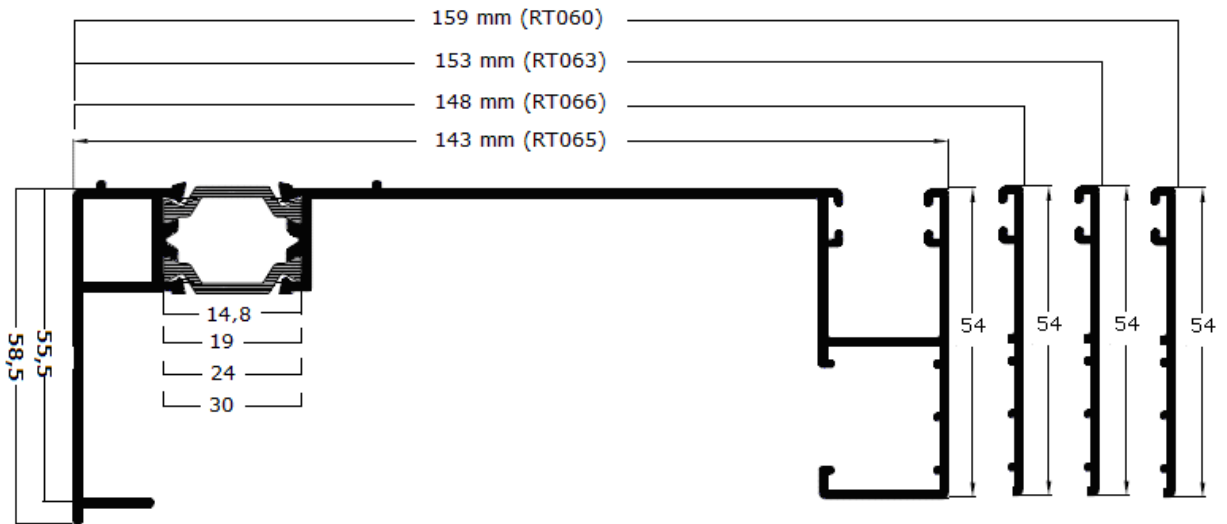

## RT035 GUIA COMPACTO RPT

- RT065** GUIA COMPACTO RPT. 143 mm
- RT066** GUIA COMPACTO RPT. 148 mm
- RT063** GUIA COMPACTO RPT. 153 mm
- RT060** GUIA COMPACTO RPT. 159 mm

# GUIAS

norperfil

**2937** GUIA COMPACTO REC. EMBUTIR 120 mm

**CMD275** GUIA MONOBLOCK ALETA 120 mm

**6554** GUIA MONOBLOCK DE 65 mm

**CMD3776** GUIA MONOBLOCK DE 90 mm

**1037** GUIA MONOBLOCK DE 70 mm