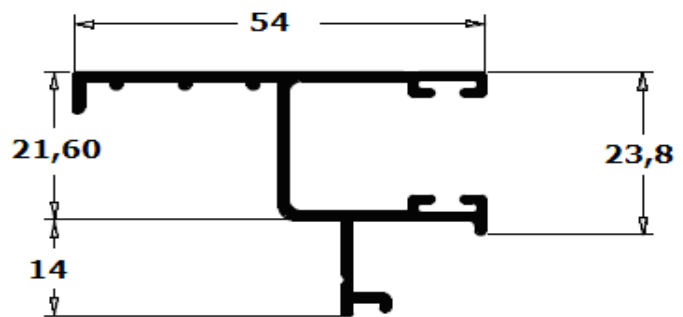

# GUIAS

norperfil

- RT9432** GUIA COMPACTO RPT 93mm
- RT9433** GUIA COMPACTO RPT 97mm
- RT9434** GUIA COMPACTO RPT 102mm

**74993** GUIA PERSIANA DE 40mm

**74998** GUIA PERSIANA DE 22mm

**74994** TAPA GUIA INTERIOR