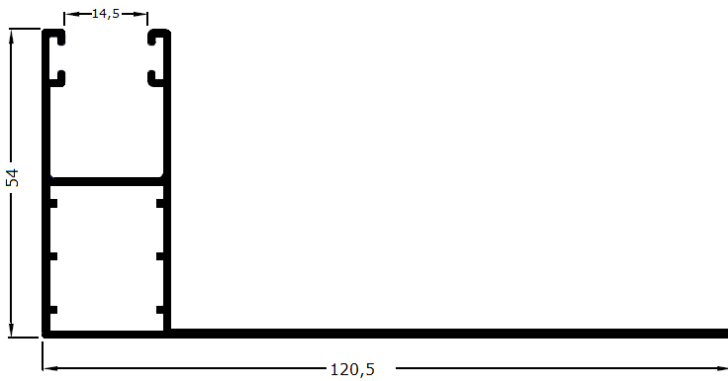

GUIAS

norperfil

RT035 GUIA COMPACTO RPT

- RT065** GUIA COMPACTO RPT. 143 mm
- RT066** GUIA COMPACTO RPT. 148 mm
- RT063** GUIA COMPACTO RPT. 153 mm
- RT060** GUIA COMPACTO RPT. 159 mm

GUIAS

norperfil

2937 GUIA COMPACTO REC. EMBUTIR 120 mm