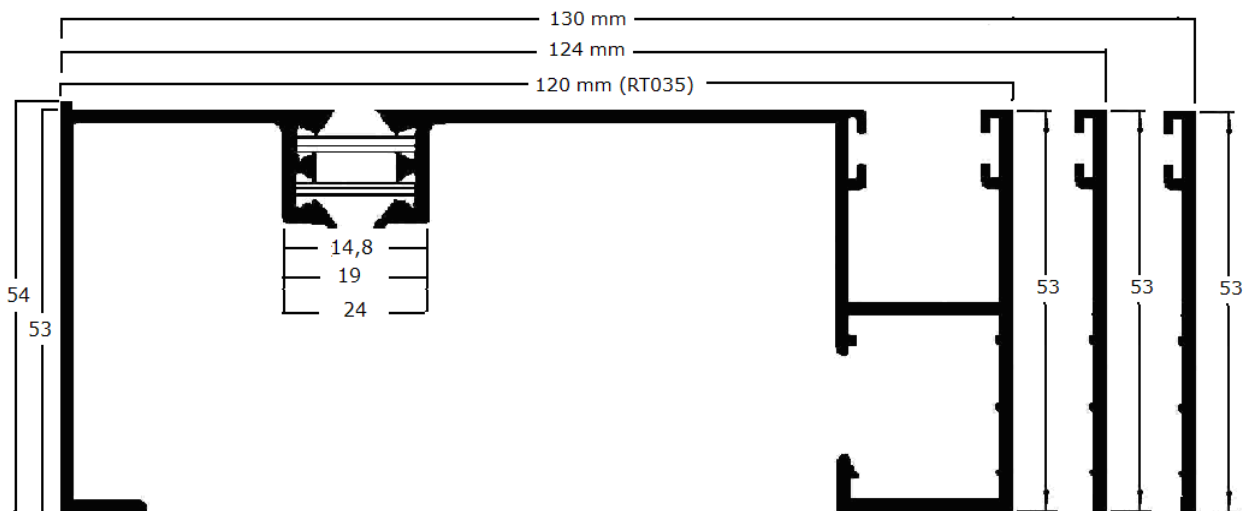

GUIAS

norperfil

RT035 GUIA COMPACTO RPT

- RT065** GUIA COMPACTO RPT. 143 mm
- RT066** GUIA COMPACTO RPT. 148 mm
- RT063** GUIA COMPACTO RPT. 153 mm
- RT060** GUIA COMPACTO RPT. 159 mm

GUIAS

norperfil

2937 GUIA COMPACTO REC. EMBUTIR 120 mm

CMD275 GUIA MONOBLOCK ALETA 120 mm

6554 GUIA MONOBLOCK DE 65 mm

CMD3776 GUIA MONOBLOCK DE 90 mm

1037 GUIA MONOBLOCK DE 70 mm

GUIAS

norperfil

53566

GUIA PERSIANA OBRA DE 40 mm